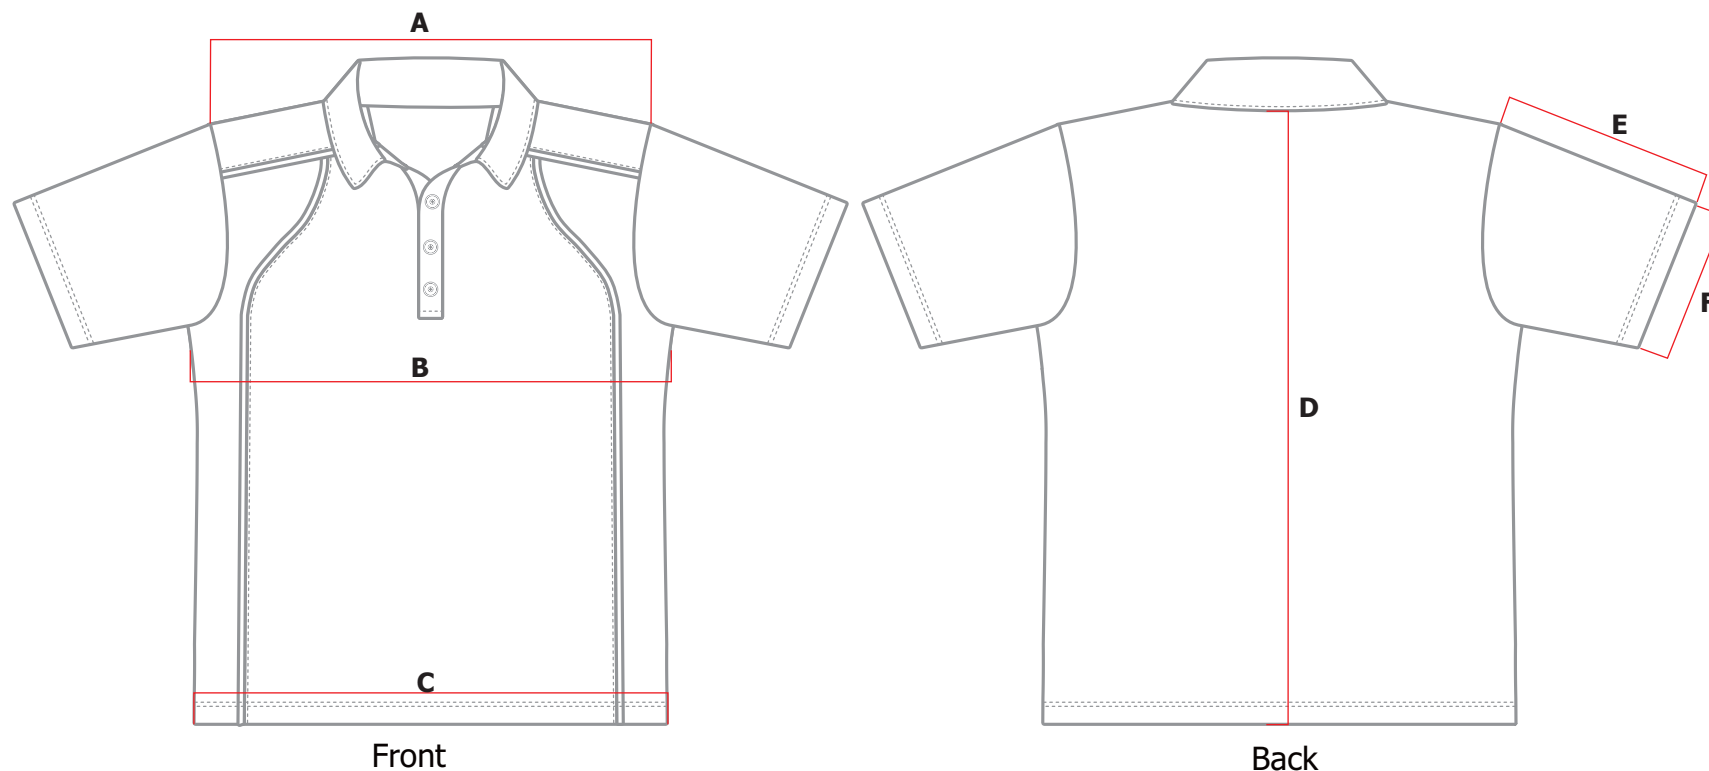

GARMENT SPECIFICATION

Pattern 1405 - Elite Polo Shirt Short Sleeve Set In - Mens - Adult

Date - 09 January 2012

Measurements in cms

	SIZES.								
	XS	S	M	L	XL	2XL	3XL	4XL	5XL
A. Shoulder.	48	50	52	54	56	58	60	62	64
B. Chest half circumference.	51	53	56	58	61	65	69	73	77
C. Hem half circumference.	50	52	55	57	60	64	68	72	76
D. Centre back length.	68	70	73	75	78	82	86	89	93
E. Sleeve length.	22	23	24	25	26	27	29	30	31
F. Sleeve open half circumference.	17.5	18	18.5	19	19.5	20	20.5	21	21.5

Tolerance +/- 1.0 cm